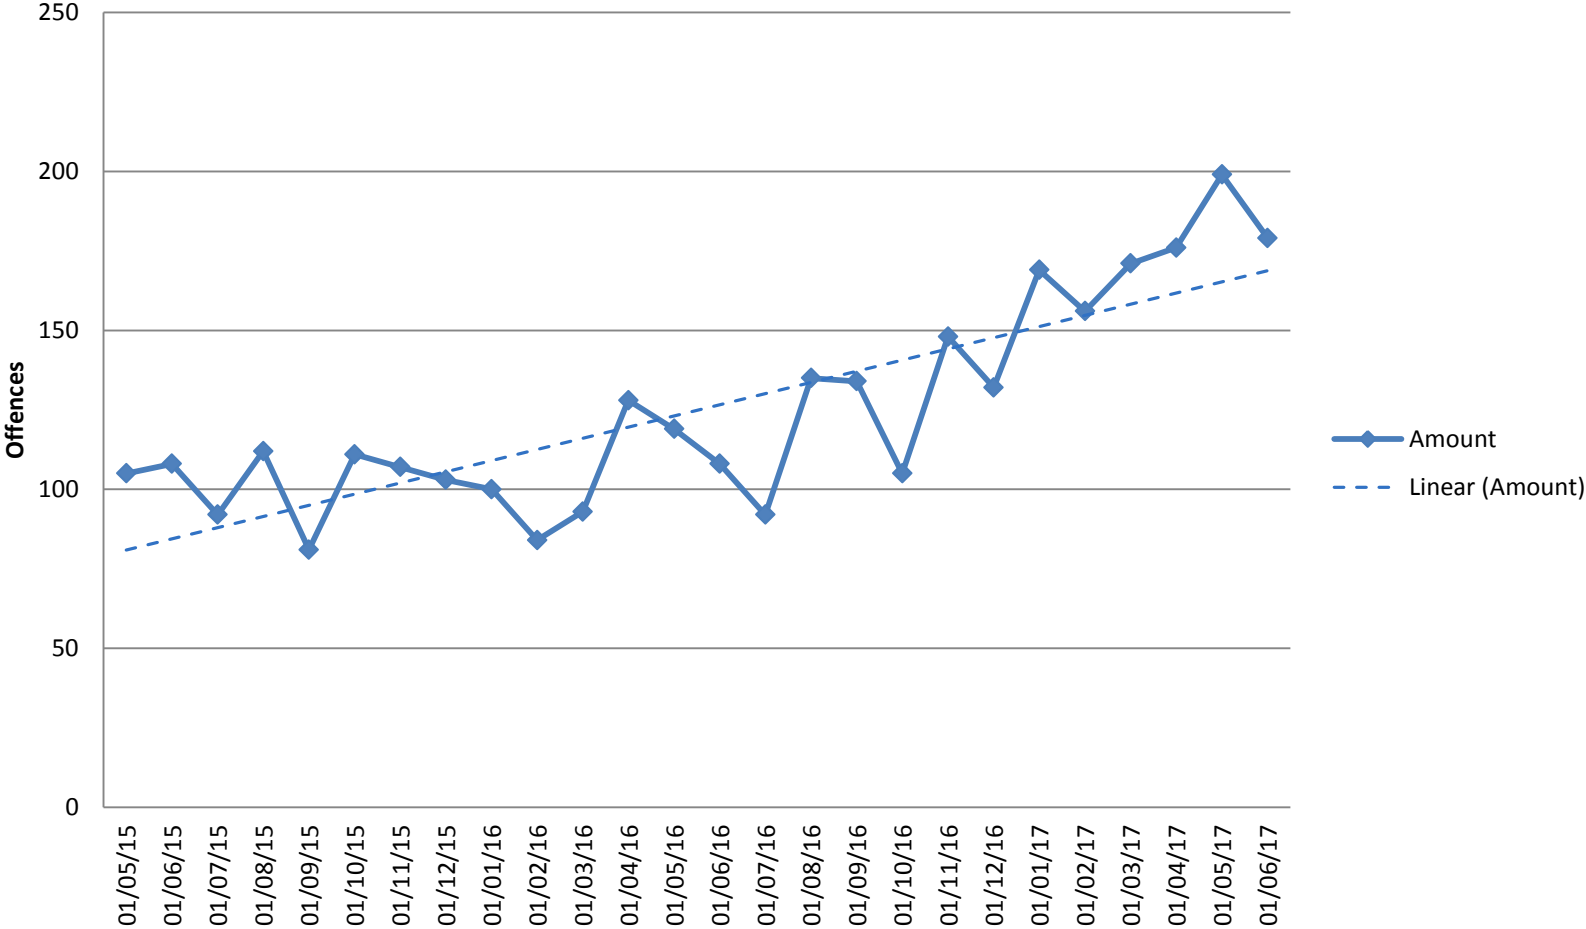

Appendix A – Police and Crime Panel 9/7/17

Overall Knife and Bladed Instrument Crime: May 2015- June 2017

Appendix A – Police and Crime Panel 9/7/17

February- June 2017 Offences